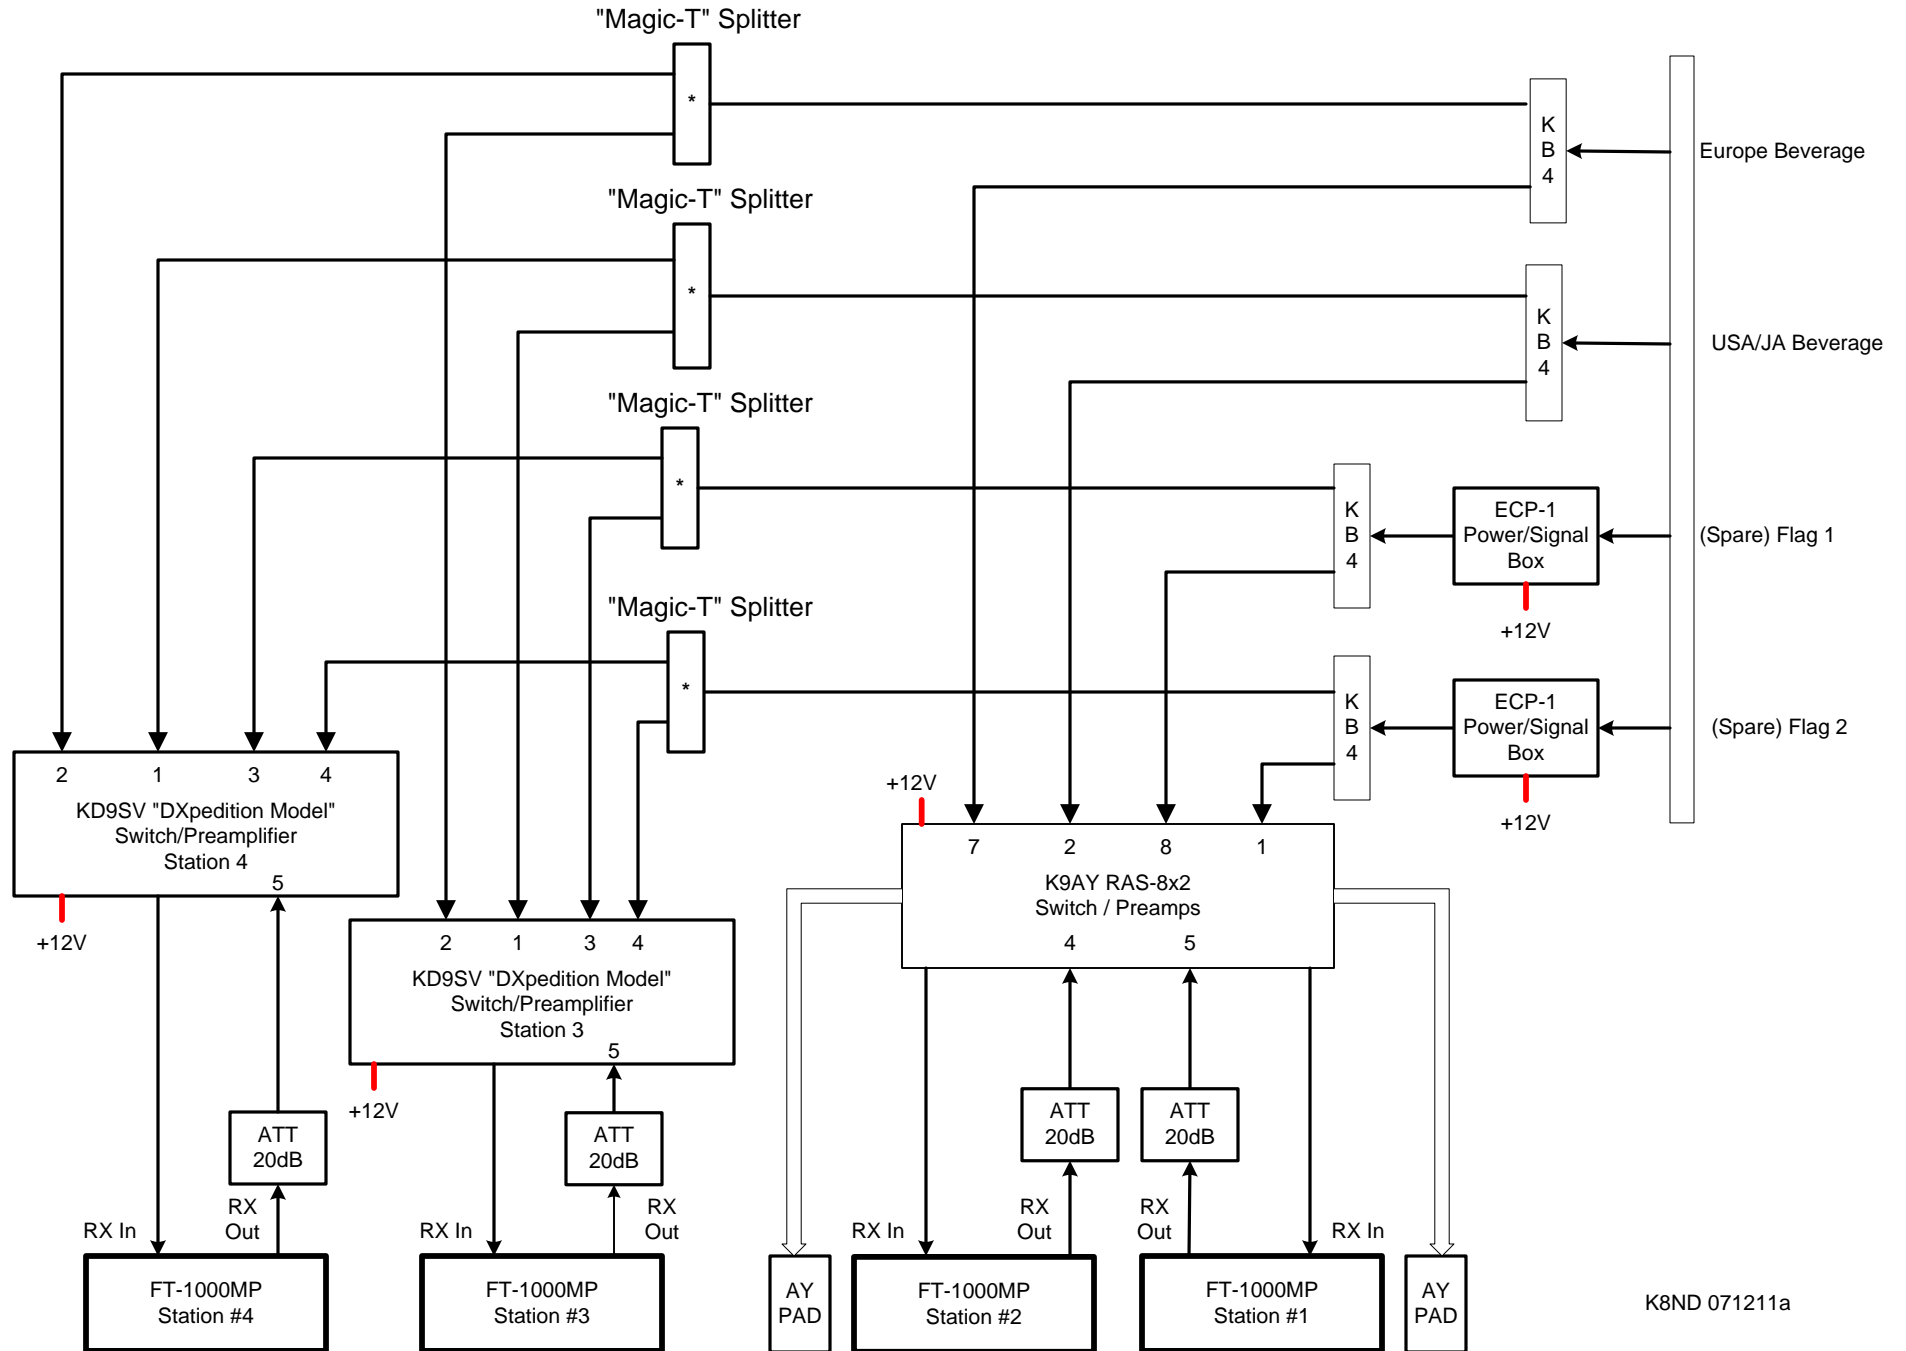

PJ2T Receiving Antenna Distribution

25 April 2010

PJ2T Receiving Antenna Distribution Current Installation 2007-08

PJ2T Receiving Antenna Distribution Proposed Expansion Option Replace With 4-Station K9AY RAS-8x2 Switch