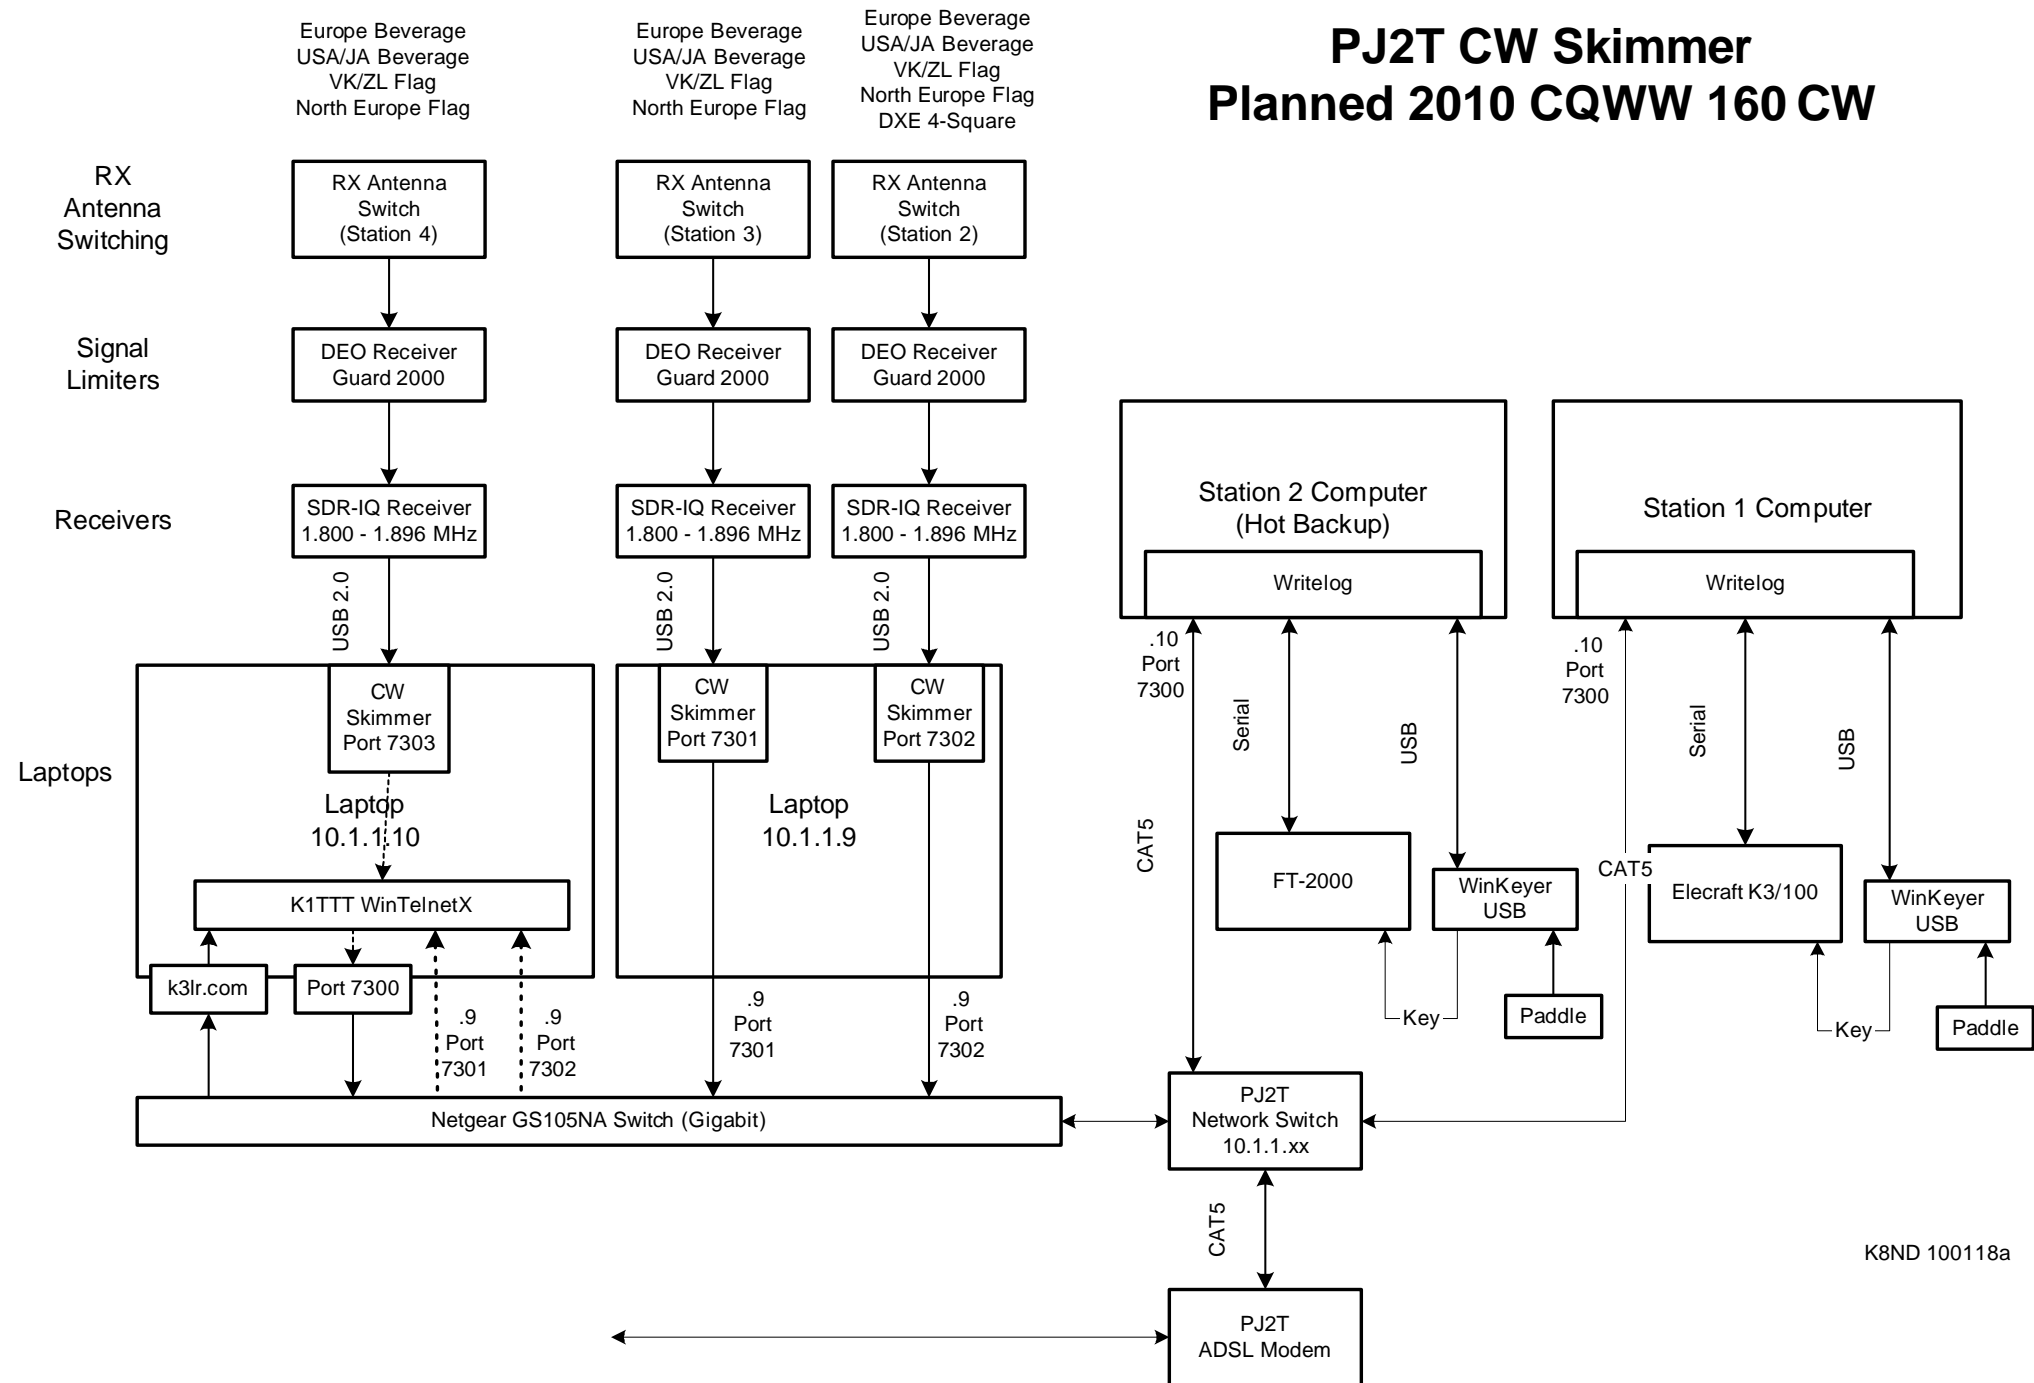

PJ2T CW Skimmer

Planned 2010 CQWW 160 CW

K8ND 100118a